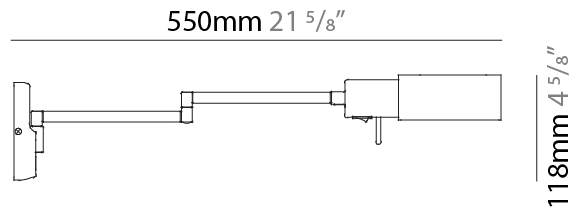

PROJECT	_____
TYPE	_____
SPECIFIER	_____
QUANTITY	_____
DATE	_____

ELEA LECTURA SURFACE

D93246-

base number   Finish
Options

1. To build a product code in our configurator select the specify button on the base model # product page
2. To build a manual product code on this datasheet choose from the options listed below in blue font and add the suffix to the base model #

GENERAL

Series: Elea Lectura
Brand: Milan
Division: Design
Mounting Type: Surface
Mounting Location: Wall

PHYSICAL

Shape: Abstract
Length (mm): 362 - 550
Length (in): 14 1/4
Height (mm): 118
Height (in): 4 5/8
Extension (mm): 362 - 550
Extension (in): 14 1/4
Light Distribution: Adjustable / Direct
Fixture Finish: **BLK / NIC**
Fixture Material: Aluminum

ELECTRICAL

Lamp Type: LED
Input Wattage (W): 12
Dimming: Electronic Low Voltage Dimming
Input Voltage (V): 120Vac Direct Line

LED

Number of LEDs: 3
Color Temperature (°K): 2700-2900
Max. Delivered Lumen (lm): 900
CRI: >80 CRI

OPTICAL

Adjustability: Tilting and rotating

RATINGS AND CERTIFICATIONS

Certified By: Certified for North American Standards
IP rating: IP20