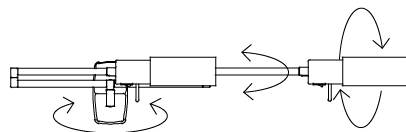

PROJECT	_____
TYPE	_____
SPECIFIER	_____
QUANTITY	_____
DATE	_____

ELEA LECTURA SURFACE

D93246-

base number   Finish
Options

1. To build a product code in our configurator select the specify button on the base model # product page
2. To build a manual product code on this datasheet choose from the options listed below in blue font and add the suffix to the base model #

GENERAL

Series: Elea Lectura
Brand: Milan
Division: Design
Mounting Type: Surface
Mounting Location: Wall

PHYSICAL

Shape: Abstract
Length (mm): 362 - 550
Length (in): 14 1/4
Height (mm): 118
Height (in): 4 5/8
Extension (mm): 362 - 550
Extension (in): 14 1/4
Light Distribution: Adjustable / Direct
Fixture Finish: **BLK / NIC**
Fixture Material: Aluminum

ELECTRICAL

Lamp Type: LED
Input Wattage (W): 12
Dimming: Electronic Low Voltage Dimming
Input Voltage (V): 120Vac Direct Line

LED

Number of LEDs: 3
Color Temperature (°K): 2700-2900
Max. Delivered Lumen (lm): 900
CRI: >80 CRI

OPTICAL

Adjustability: Tilting and rotating

RATINGS AND CERTIFICATIONS

Certified By: Certified for North American Standards
IP rating: IP20