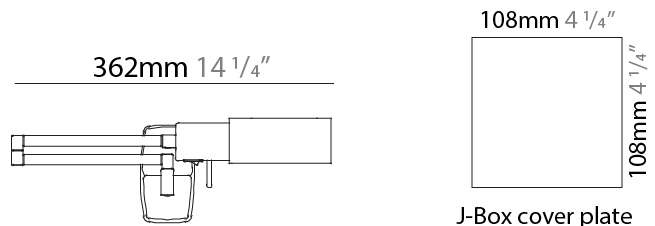

PROJECT	_____
TYPE	_____
SPECIFIER	_____
QUANTITY	_____
DATE	_____

ELEA LECTURA SURFACE

D93246-

base number   Finish
Options

1. To build a product code in our configurator select the specify button on the base model # product page
2. To build a manual product code on this datasheet choose from the options listed below in blue font and add the suffix to the base model #

GENERAL

Series: Elea Lectura
Brand: Milan
Division: Design
Mounting Type: Surface
Mounting Location: Wall

PHYSICAL

Shape: Abstract
Length (mm): 362 - 550
Length (in): 14 1/4
Height (mm): 118
Height (in): 4 5/8
Extension (mm): 362 - 550
Extension (in): 14 1/4
Light Distribution: Adjustable / Direct
Fixture Finish: **BLK / NIC**
Fixture Material: Aluminum

ELECTRICAL

Lamp Type: LED
Input Wattage (W): 12
Dimming: Electronic Low Voltage Dimming
Input Voltage (V): 120Vac Direct Line

LED

Number of LEDs: 3
Color Temperature (°K): 2700-2900
Max. Delivered Lumen (lm): 900
CRI: >80 CRI

OPTICAL

Adjustability: Tilting and rotating

RATINGS AND CERTIFICATIONS

Certified By: Certified for North American Standards
IP rating: IP20